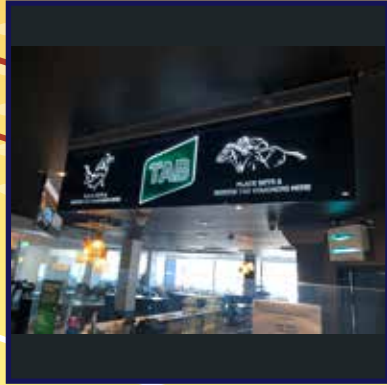

LIGHTBOXES

CAR PARK SIGNS

VEHICLE SIGNAGE

PARTITIONS

MENU BOARDS

ETCH / VINYL APPLICATION

ETCH PRINTED SIGNAGE

CASHIER SIGNS

CRT

ATM

KENO / TAB SIGNS

DIRECTIONAL SIGNS

FEATURE SIGNS

KIDS PLAYGROUND

BISTRO / CAFÉ SIGNS

RESTROOM SIGNS